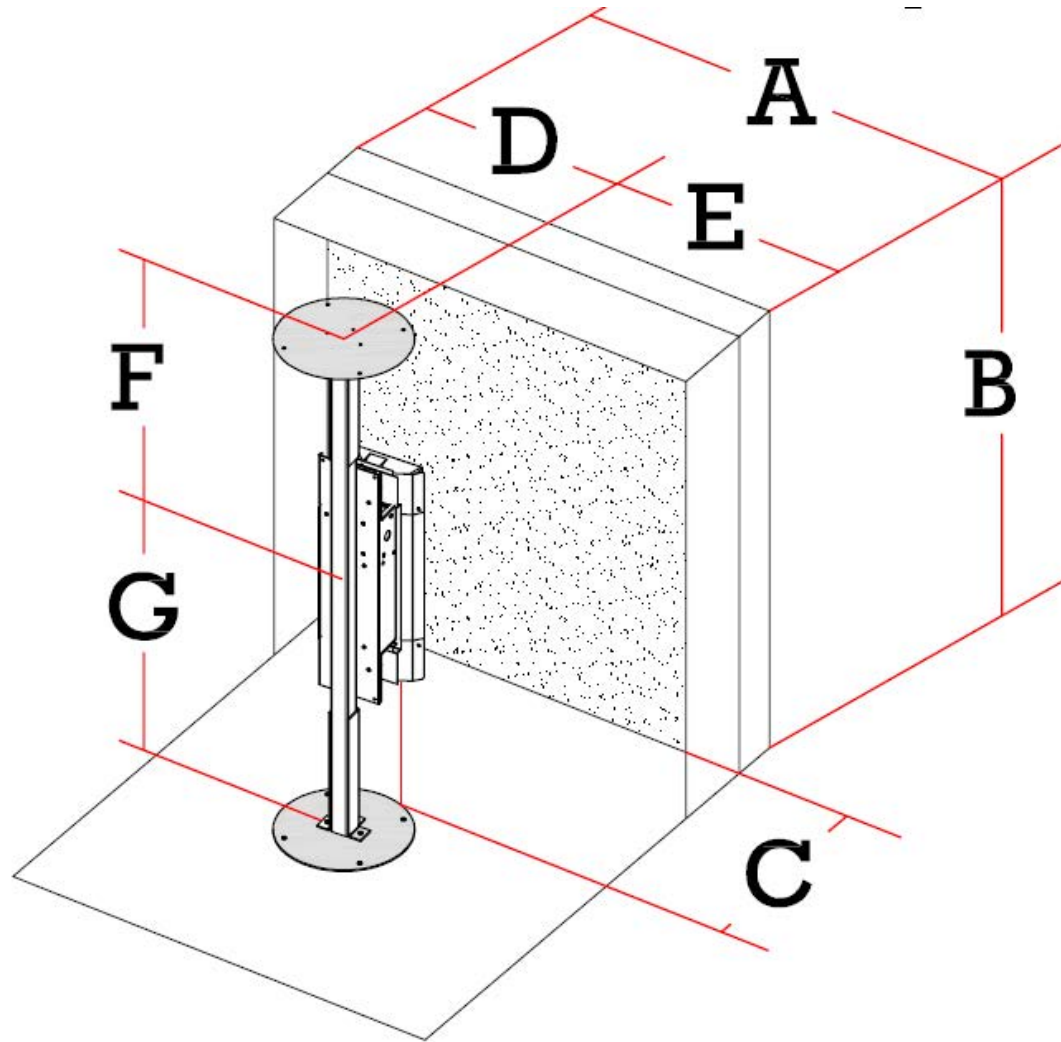

Air Sniper 300W CC Gen II

FEATURES

6+ Year Lamp Life (55, 200 Hours)

Universal Controller

300 Watt Bulb

5-Year Limited Warranty

SPECIFICATIONS

Available Power Requirements:	110-240 VAC, Single Phase, 50/60 Hz
Energy Consumption (Per Lamp):	1.8 Amp Max (420Watt) @208 VAC, 3.6 Amp Max (420 Watt) @110 VAC
Weight:	Lamp: 8 lbs (3.6 kg) Controller: 5 lbs (2 kg)
Power Control:	BAS compatible , Status, lamp life, alarm indicators
Univeral Controller:	1x Controller required for 1-6 lamps
Lamp Dimensions:	Lamp: 23.5"(L) x 9.5" (W) x 7" (H)
Controller Box Dimensions:	5" (H) x 9" (W) x 12" (L)
Electrical Safety Certification:	cETLus, UL and CSA Standards
Operating Temp Range:	-20C/+100C
Connection Power Control:	Wired controller box

DETAIL DRAWINGS

DETAIL DRAWINGS

300W CC Controller

SINGLE LAMP ARRANGEMENT UNITS CAN BE SCALED TO SIZE

SIX LAMP ARRANGEMENT UNITS CAN BE SCALED TO SIZE