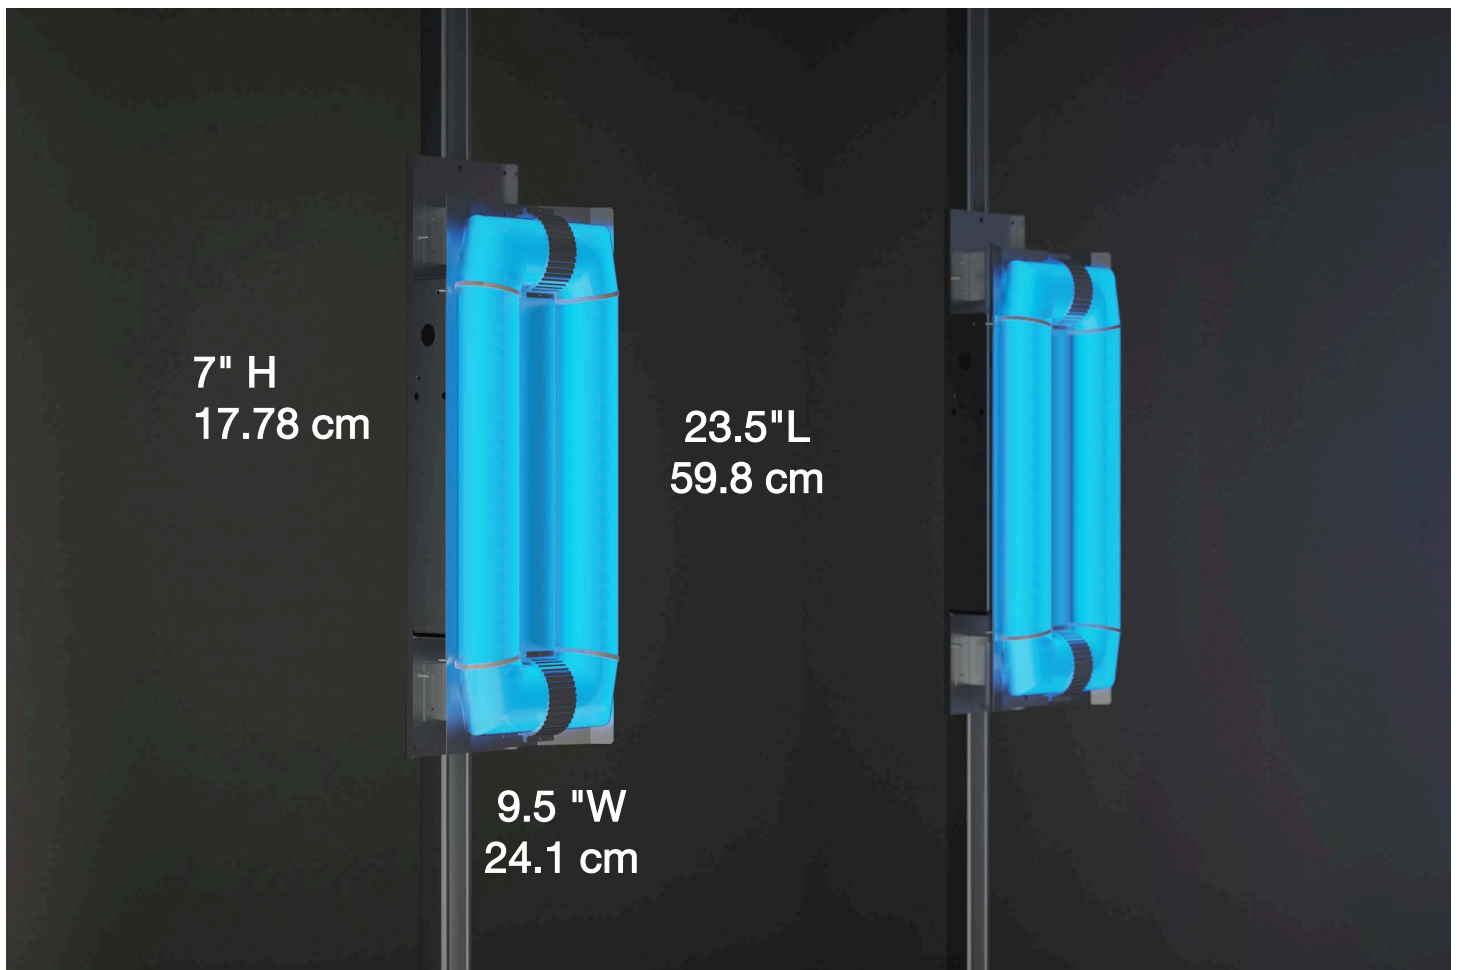

Air Sniper 300W CC Gen II

FEATURES

6+ Year Lamp Life (55, 200 Hours)

Universal Controller

300 Watt Bulb

5-Year Limited Warranty

SPECIFICATIONS

Available Power Requirements:	110-240 VAC, Single Phase, 50/60 Hz
Energy Consumption (Per Lamp):	1.8 Amp Max (420Watt) @208 VAC, 3.6 Amp Max (420 Watt) @110 VAC
Weight:	Lamp: 8 lbs (3.6 kg) Controller: 5 lbs (2 kg)
Power Control:	BAS compatible , Status, lamp life, alarm indicators
Univeral Controller:	1x Controller required for 1-6 lamps
Lamp Dimensions:	Lamp: 23.5"(L) x 9.5" (W) x 7" (H)
Controller Box Dimensions:	5" (H) x 9" (W) x 12" (L)
Electrical Safety Certification:	cETLus, UL and CSA Standards
Operating Temp Range:	-20C/+100C
Connection Power Control:	Wired controller box

DETAIL DRAWINGS

DETAIL DRAWINGS

300W CC Controller

SINGLE LAMP ARRANGEMENT UNITS CAN BE SCALED TO SIZE

SIX LAMP ARRANGEMENT UNITS CAN BE SCALED TO SIZE