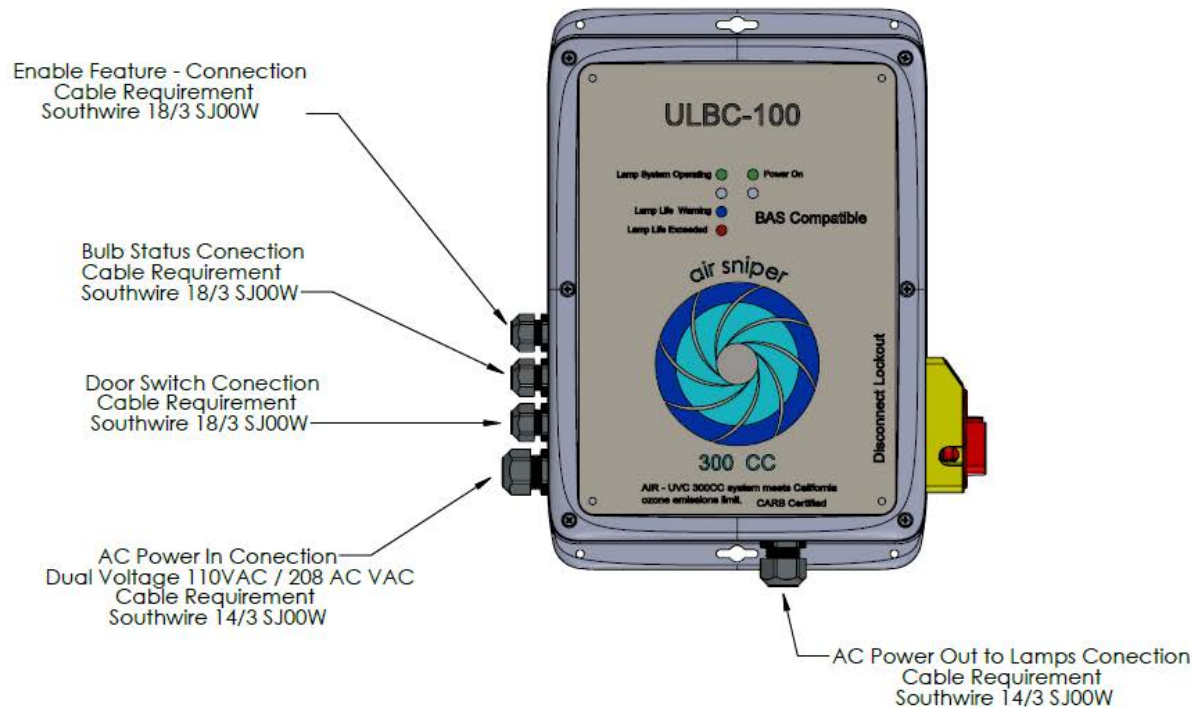

Air Sniper 300W CC Gen II

FEATURES

6+ Year Lamp Life (55, 200 Hours)

Universal Controller

300 Watt Bulb

5-Year Limited Warranty

SPECIFICATIONS

Available Power Requirements:	110-240 VAC, Single Phase, 50/60 Hz
Energy Consumption (Per Lamp):	1.8 Amp Max (420Watt) @208 VAC, 3.6 Amp Max (420 Watt) @110 VAC
Weight:	Lamp: 8 lbs (3.6 kg) Controller: 5 lbs (2 kg)
Power Control:	BAS compatible , Status, lamp life, alarm indicators
Univeral Controller:	1x Controller required for 1-6 lamps
Lamp Dimensions:	Lamp: 23.5"(L) x 9.5" (W) x 7" (H)
Controller Box Dimensions:	5" (H) x 9" (W) x 12" (L)
Electrical Safety Certification:	cETLus, UL and CSA Standards
Operating Temp Range:	-20C/+100C
Connection Power Control:	Wired controller box

DETAIL DRAWINGS

DETAIL DRAWINGS

300W CC Controller

SINGLE LAMP ARRANGEMENT UNITS CAN BE SCALED TO SIZE

SIX LAMP ARRANGEMENT UNITS CAN BE SCALED TO SIZE