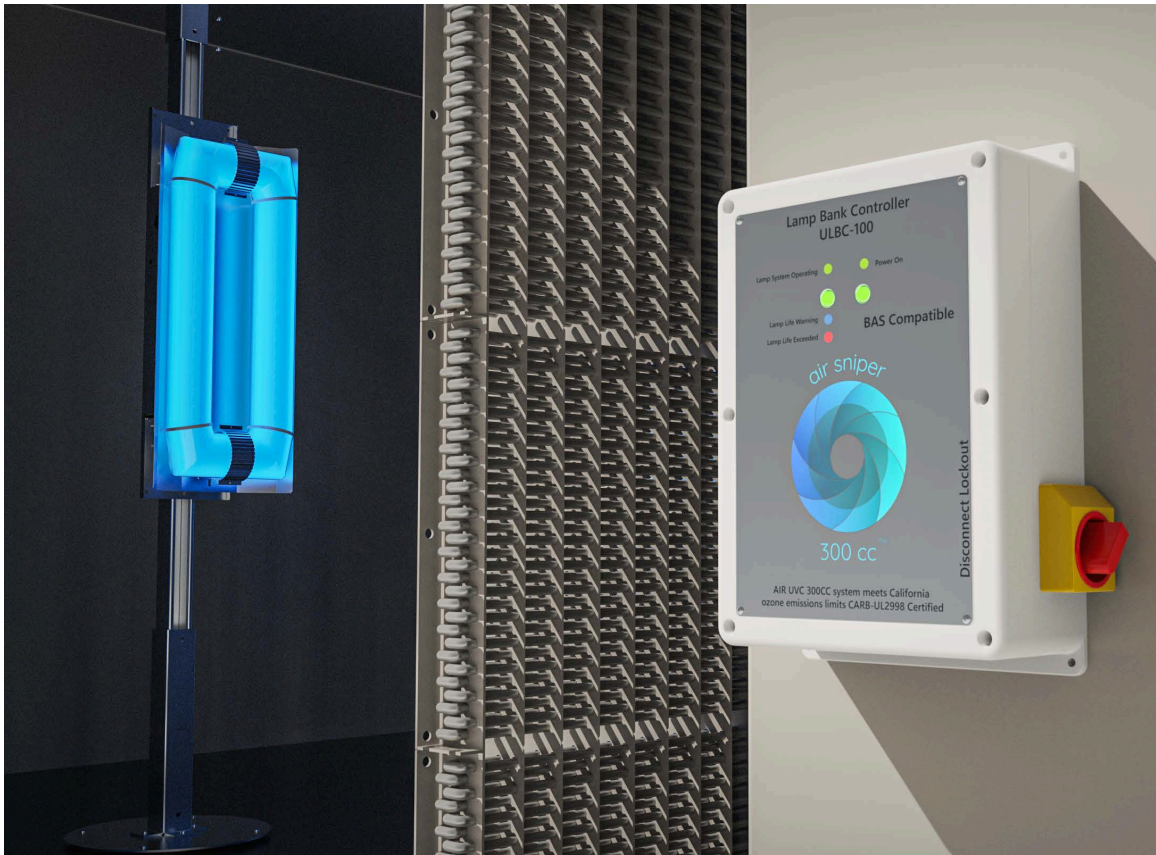

Air Sniper 300W CC Gen II

FEATURES

6+ Year Lamp Life (55, 200 Hours)

Universal Controller

300 Watt Bulb

5-Year Limited Warranty

SPECIFICATIONS

Available Power Requirements:	110-240 VAC, Single Phase, 50/60 Hz
Energy Consumption (Per Lamp):	1.8 Amp Max (420Watt) @208 VAC, 3.6 Amp Max (420 Watt) @110 VAC
Weight:	Lamp: 8 lbs (3.6 kg) Controller: 5 lbs (2 kg)
Power Control:	BAS compatible , Status, lamp life, alarm indicators
Univeral Controller:	1x Controller required for 1-6 lamps
Lamp Dimensions:	Lamp: 23.5"(L) x 9.5" (W) x 7" (H)
Controller Box Dimensions:	5" (H) x 9" (W) x 12" (L)
Electrical Safety Certification:	cETLus, UL and CSA Standards
Operating Temp Range:	-20C/+100C
Connection Power Control:	Wired controller box

DETAIL DRAWINGS

DETAIL DRAWINGS

300W CC Controller

SINGLE LAMP ARRANGEMENT UNITS CAN BE SCALED TO SIZE

SIX LAMP ARRANGEMENT UNITS CAN BE SCALED TO SIZE