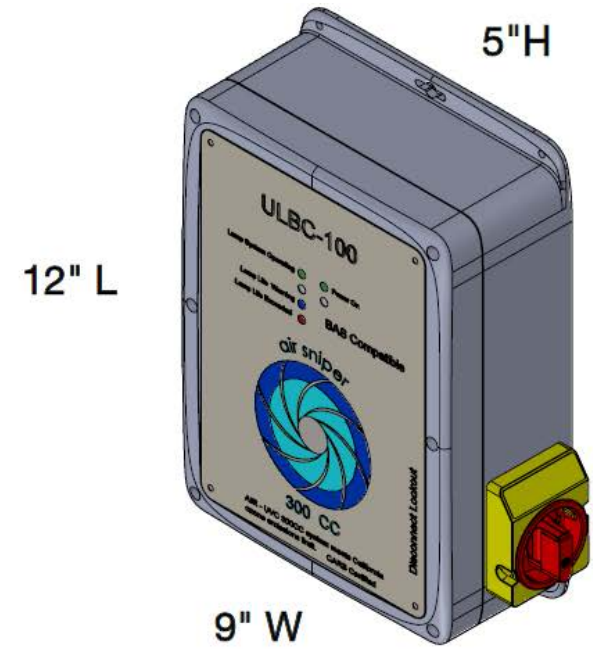

Air Sniper 300W CC Gen II

FEATURES

6+ Year Lamp Life (55, 200 Hours)

Universal Controller

300 Watt Bulb

5-Year Limited Warranty

SPECIFICATIONS

Available Power Requirements:	110-240 VAC, Single Phase, 50/60 Hz
Energy Consumption (Per Lamp):	1.8 Amp Max (420Watt) @208 VAC, 3.6 Amp Max (420 Watt) @110 VAC
Weight:	Lamp: 8 lbs (3.6 kg) Controller: 5 lbs (2 kg)
Power Control:	BAS compatible , Status, lamp life, alarm indicators
Univeral Controller:	1x Controller required for 1-6 lamps
Lamp Dimensions:	Lamp: 23.5"(L) x 9.5" (W) x 7" (H)
Controller Box Dimensions:	5" (H) x 9" (W) x 12" (L)
Electrical Safety Certification:	cETLus, UL and CSA Standards
Operating Temp Range:	-20C/+100C
Connection Power Control:	Wired controller box

DETAIL DRAWINGS

DETAIL DRAWINGS

300W CC Controller

SINGLE LAMP ARRANGEMENT UNITS CAN BE SCALED TO SIZE

SIX LAMP ARRANGEMENT UNITS CAN BE SCALED TO SIZE