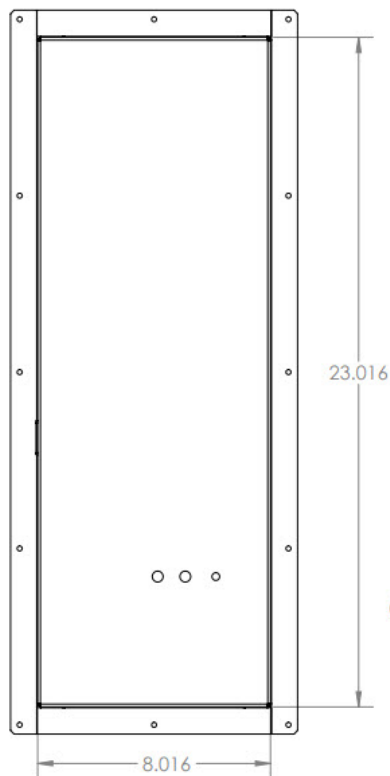

## SPECIFICATIONS

Power Requirements:	Single Phase, 110V AC 50/60 Hz
Energy Consumption:	3.5 Amp Max (420 Watt) @110V AC
Weight:	15 lbs (7 kg)
Power Control:	On/Off Switch
Housing Material:	Aluminum
Dimensions:	25" (H) x 10" (W) x 5.36" (D)
Electrical Safety Certification:	cETLus Certified UL and CSA Standards
Airflow Detection:	Differential Pressure Switch
Operating Temp Range:	-20C/+100C
Recommended Airflow:	500-7,500 CFM
Status Indicator:	Status/bulb life indicator

### Notes

Cutout hole size : 23.125 x 8.125