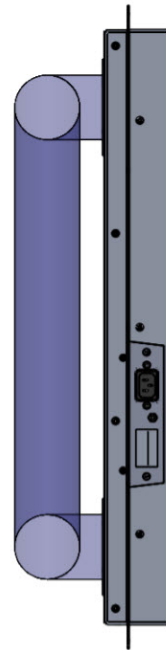

# Air Sniper Induct 300W Standard

## SPECIFICATIONS

Power Requirements:	Single Phase, 110V AC 50/60 Hz
Energy Consumption:	3.5 Amp Max (420 Watt) @110V AC
Weight:	15 lbs (7 kg)
Power Control:	On/Off Switch
Housing Material:	Aluminum
Dimensions:	25" (H) x 10" (W) x 5.36" (D)
Electrical Safety Certification:	cETLus Certified UL and CSA Standards
Airflow Detection:	Differential Pressure Switch
Operating Temp Range:	-20C/+100C
Recommended Airflow:	500-7,500 CFM
Status Indicator:	Status/bulb life indicator

# DETAIL DRAWINGS

### Notes

Cutout hole size : 23.125 x 8.125