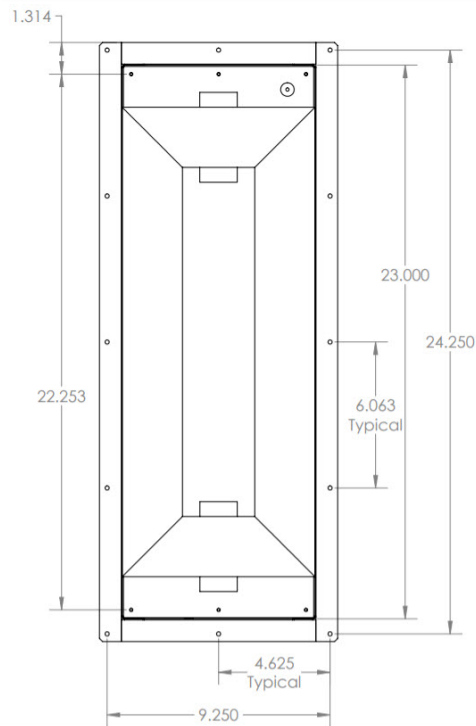

## SPECIFICATIONS

Power Requirements:	Single Phase, 110V AC 50/60 Hz
Energy Consumption:	3.5 Amp Max (420 Watt) @110V AC
Weight:	15 lbs (7 kg)
Power Control:	On/Off Switch
Housing Material:	Aluminum
Dimensions:	25" (H) x 10" (W) x 5.36" (D)
Electrical Safety Certification:	cETLus Certified UL and CSA Standards
Airflow Detection:	Differential Pressure Switch
Operating Temp Range:	-20C/+100C
Recommended Airflow:	500-7,500 CFM
Status Indicator:	Status/bulb life indicator

# DETAIL DRAWINGS

### Notes

Cutout hole size : 23.125 x 8.125